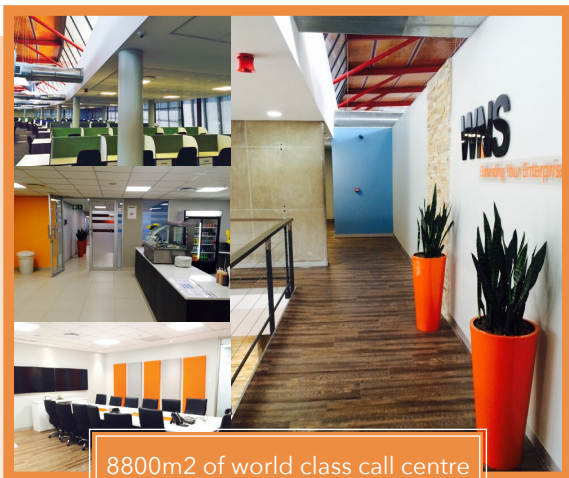

# WNS

Extending Your Enterprise

8800m2 of world class call centre office spaces - from design to handover, a national turnkey project that matches global standards.

2015

  
recreating space

  
Extending Your Enterprise